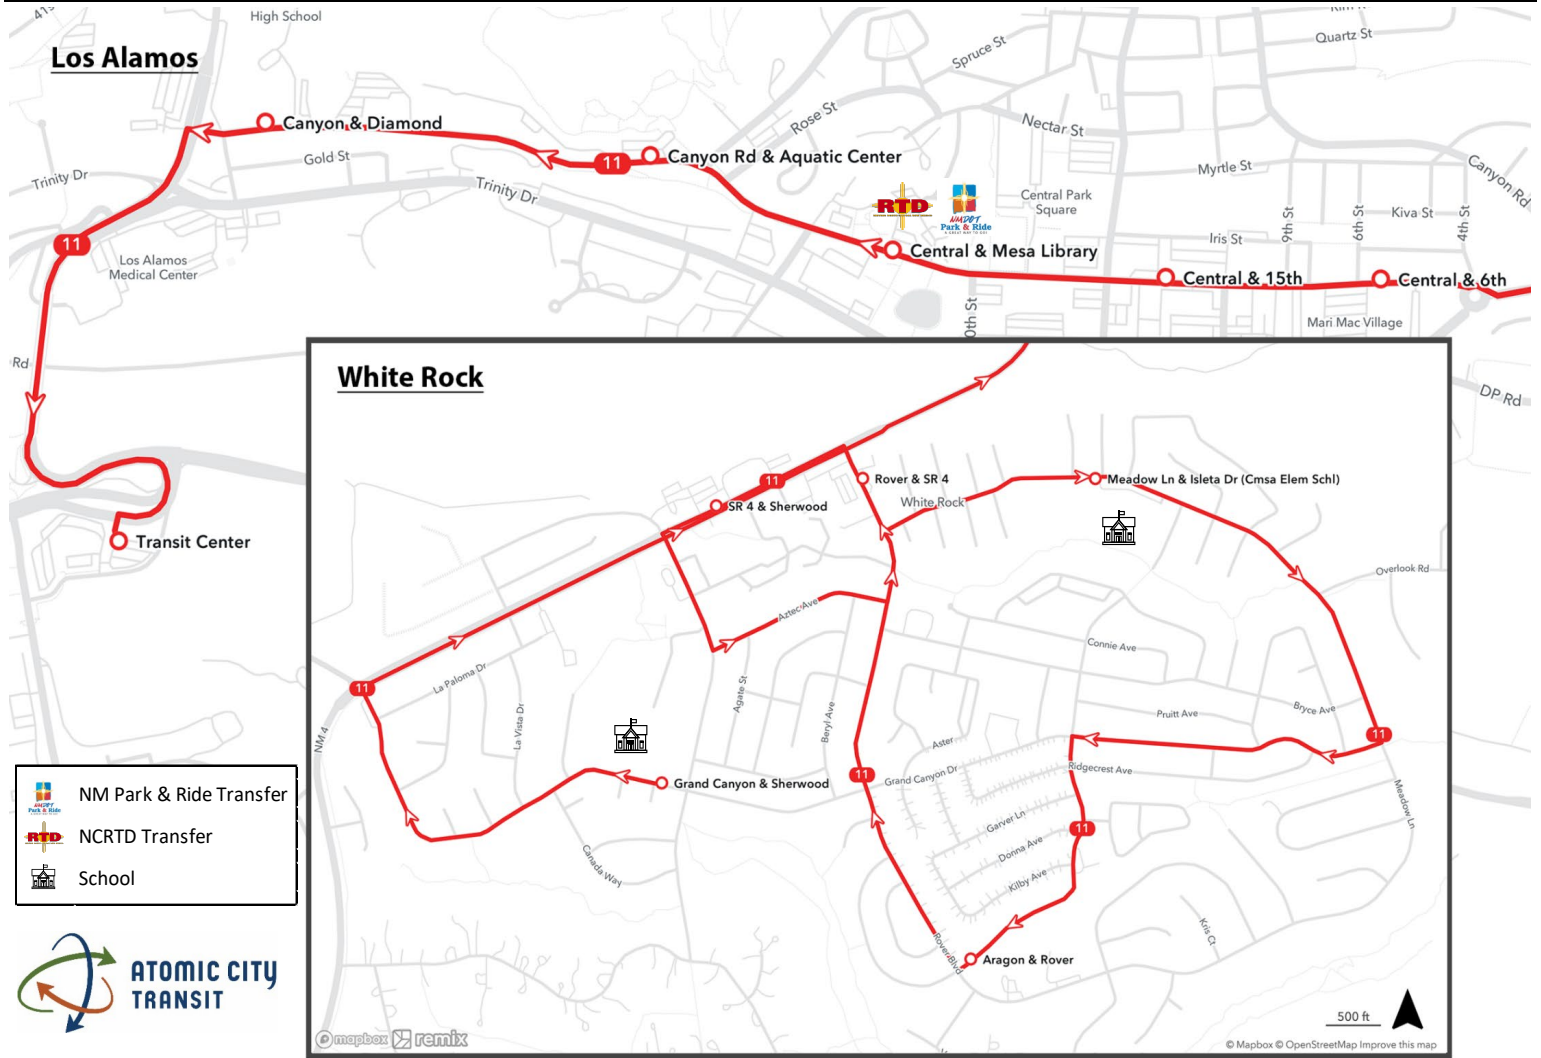

Route 11 - White Rock Express

	Meadow Ln & Isleta Dr (Cmsa Elem Schl)									
Grand Canyon & Sherwood		Aragon & Rover	Rover & SR 4	SR 4 & Sherwood	Central & 6th	Central & 15th	Central & Mesa Library	Canyon Rd & Aquatic Center	Canyon & Diamond	Transit Center
2:45 p	2:52 p	2:58 p	3:00 p	3:01 p	3:15 p	3:16 p	3:18 p	3:19 p	3:23 p	3:25 p

Note: Afternoon Express routes operate only during the normal school season on school days, and they are available to the general public. In addition to the locations listed, Afternoon Express buses will drop riders off at other marked bus stops along each of these routes, except on Trinity Drive. Afternoon Express buses will NOT stop anywhere on Trinity Drive, with the exception of the bus stop in front of Smith's.