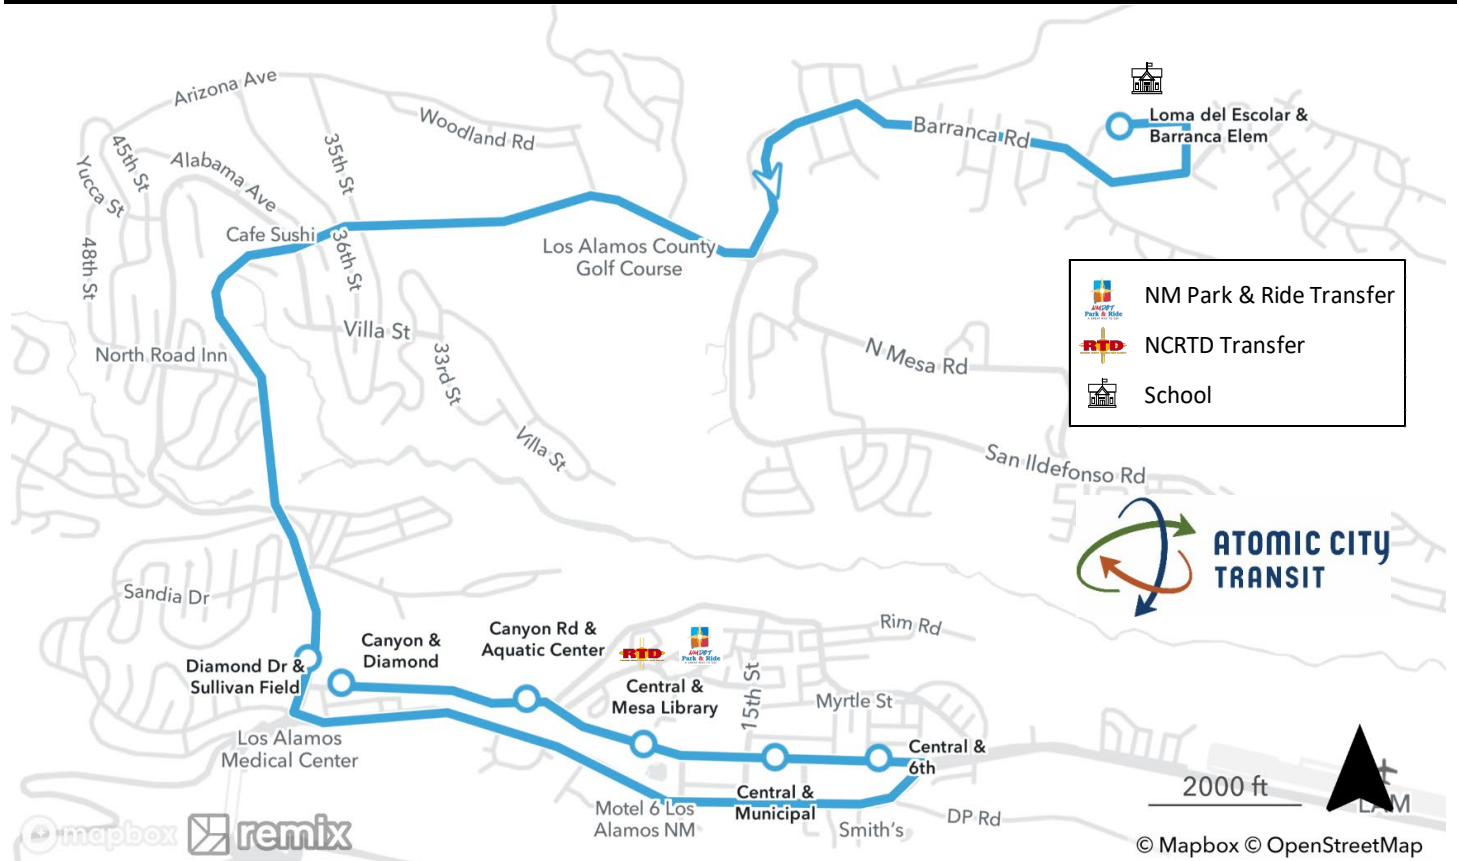

## Route 10 - Barranca Mesa Express

<b>Loma del Escolar &amp; Barranca Elem</b>	<b>Diamond Dr &amp; Sullivan Field</b>	<b>Central &amp; 6th</b>	<b>Central &amp; 15th</b>	<b>Central &amp; Mesa Library</b>	<b>Canyon Rd &amp; Aquatic Center</b>	<b>Canyon &amp; Diamond</b>
2:45 p	2:57 p	3:03 p	3:04 p	3:06 p	3:07 p	3:11 p

**Note: Afternoon Express routes operate only during the normal school season on school days, and they are available to the general public.** In addition to the locations listed, Afternoon Express buses will drop riders off at other marked bus stops along each of these routes, except on Trinity Drive. Afternoon Express buses will NOT stop anywhere on Trinity Drive, with the exception of the bus stop in front of Smith's.