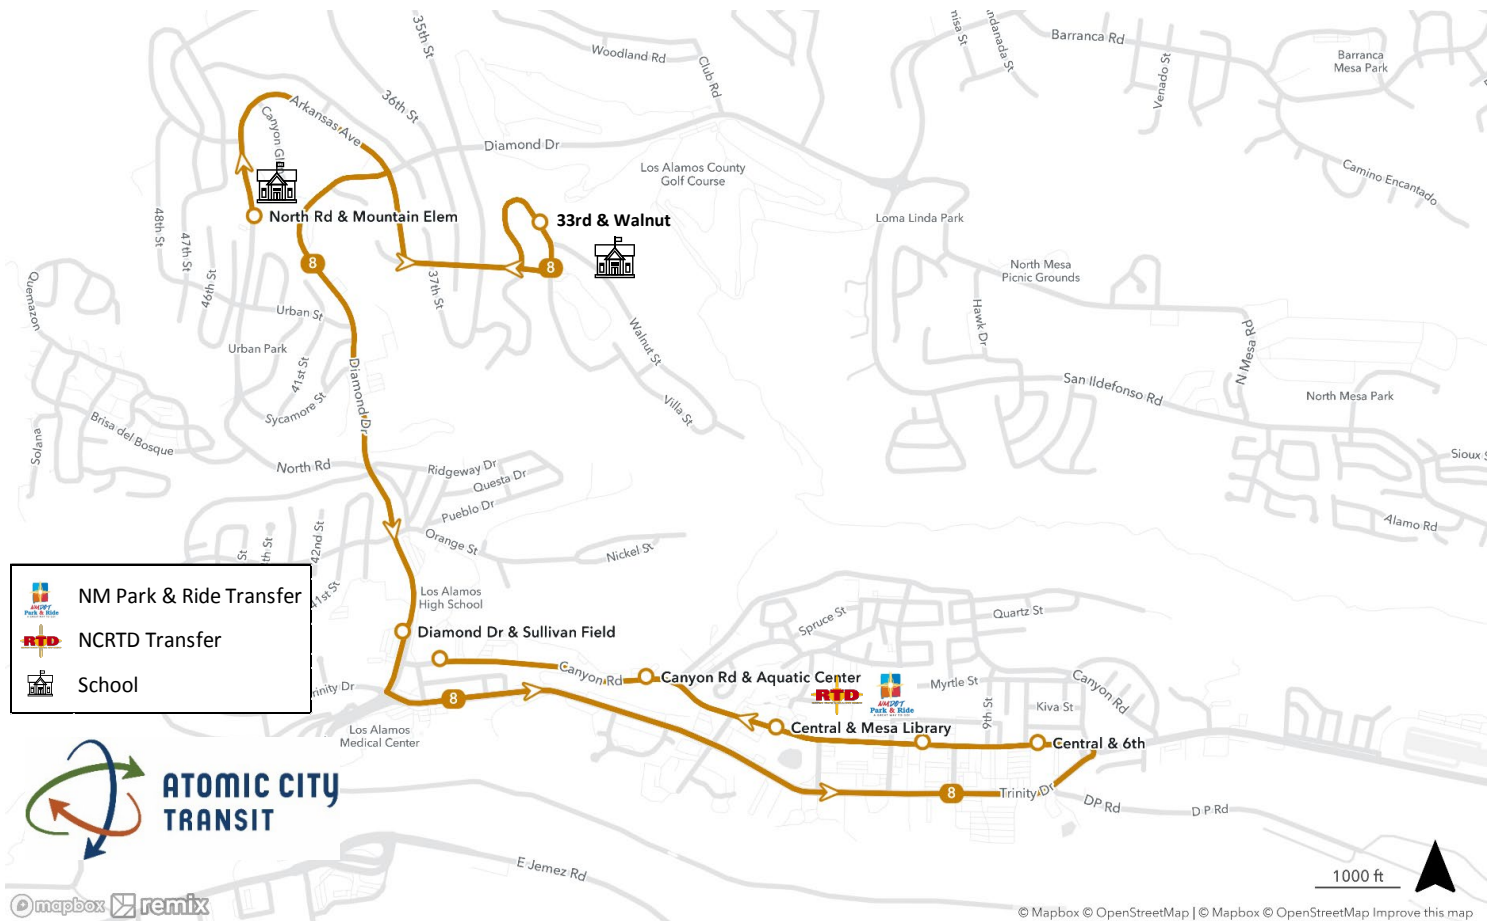

Route 8 - North Community Express

	North Rd & Mountain Elem	33rd & Walnut	Diamond Dr & Sullivan Field	Central & 6th	Central & 15th	Central & Mesa Library	Canyon Rd & Aquatic Center	Canyon & Diamond
Wednesday & Early Out	12:13 p	12:18 p *	12:25 p	12:31 p	12:32 p	12:34 p	12:35 p	12:39 p
M, Tu, Th, F	3:30 p	3:35 p *	3:42 p	3:48 p	3:49 p	3:51 p	3:52 p	3:56 p

* Transer available to Route 7 to go to North Mesa at 3:35 PM on M, Tu, Th, F, and 12:23 PM on Wednesday's and Early Out days.

Note: Afternoon Express routes operate only during the normal school season on school days, and they are available to the general public. In addition to the locations listed, Afternoon Express buses will drop riders off at other marked bus stops along each of these routes, except on Trinity Drive. Afternoon Express buses will NOT stop anywhere on Trinity Drive.