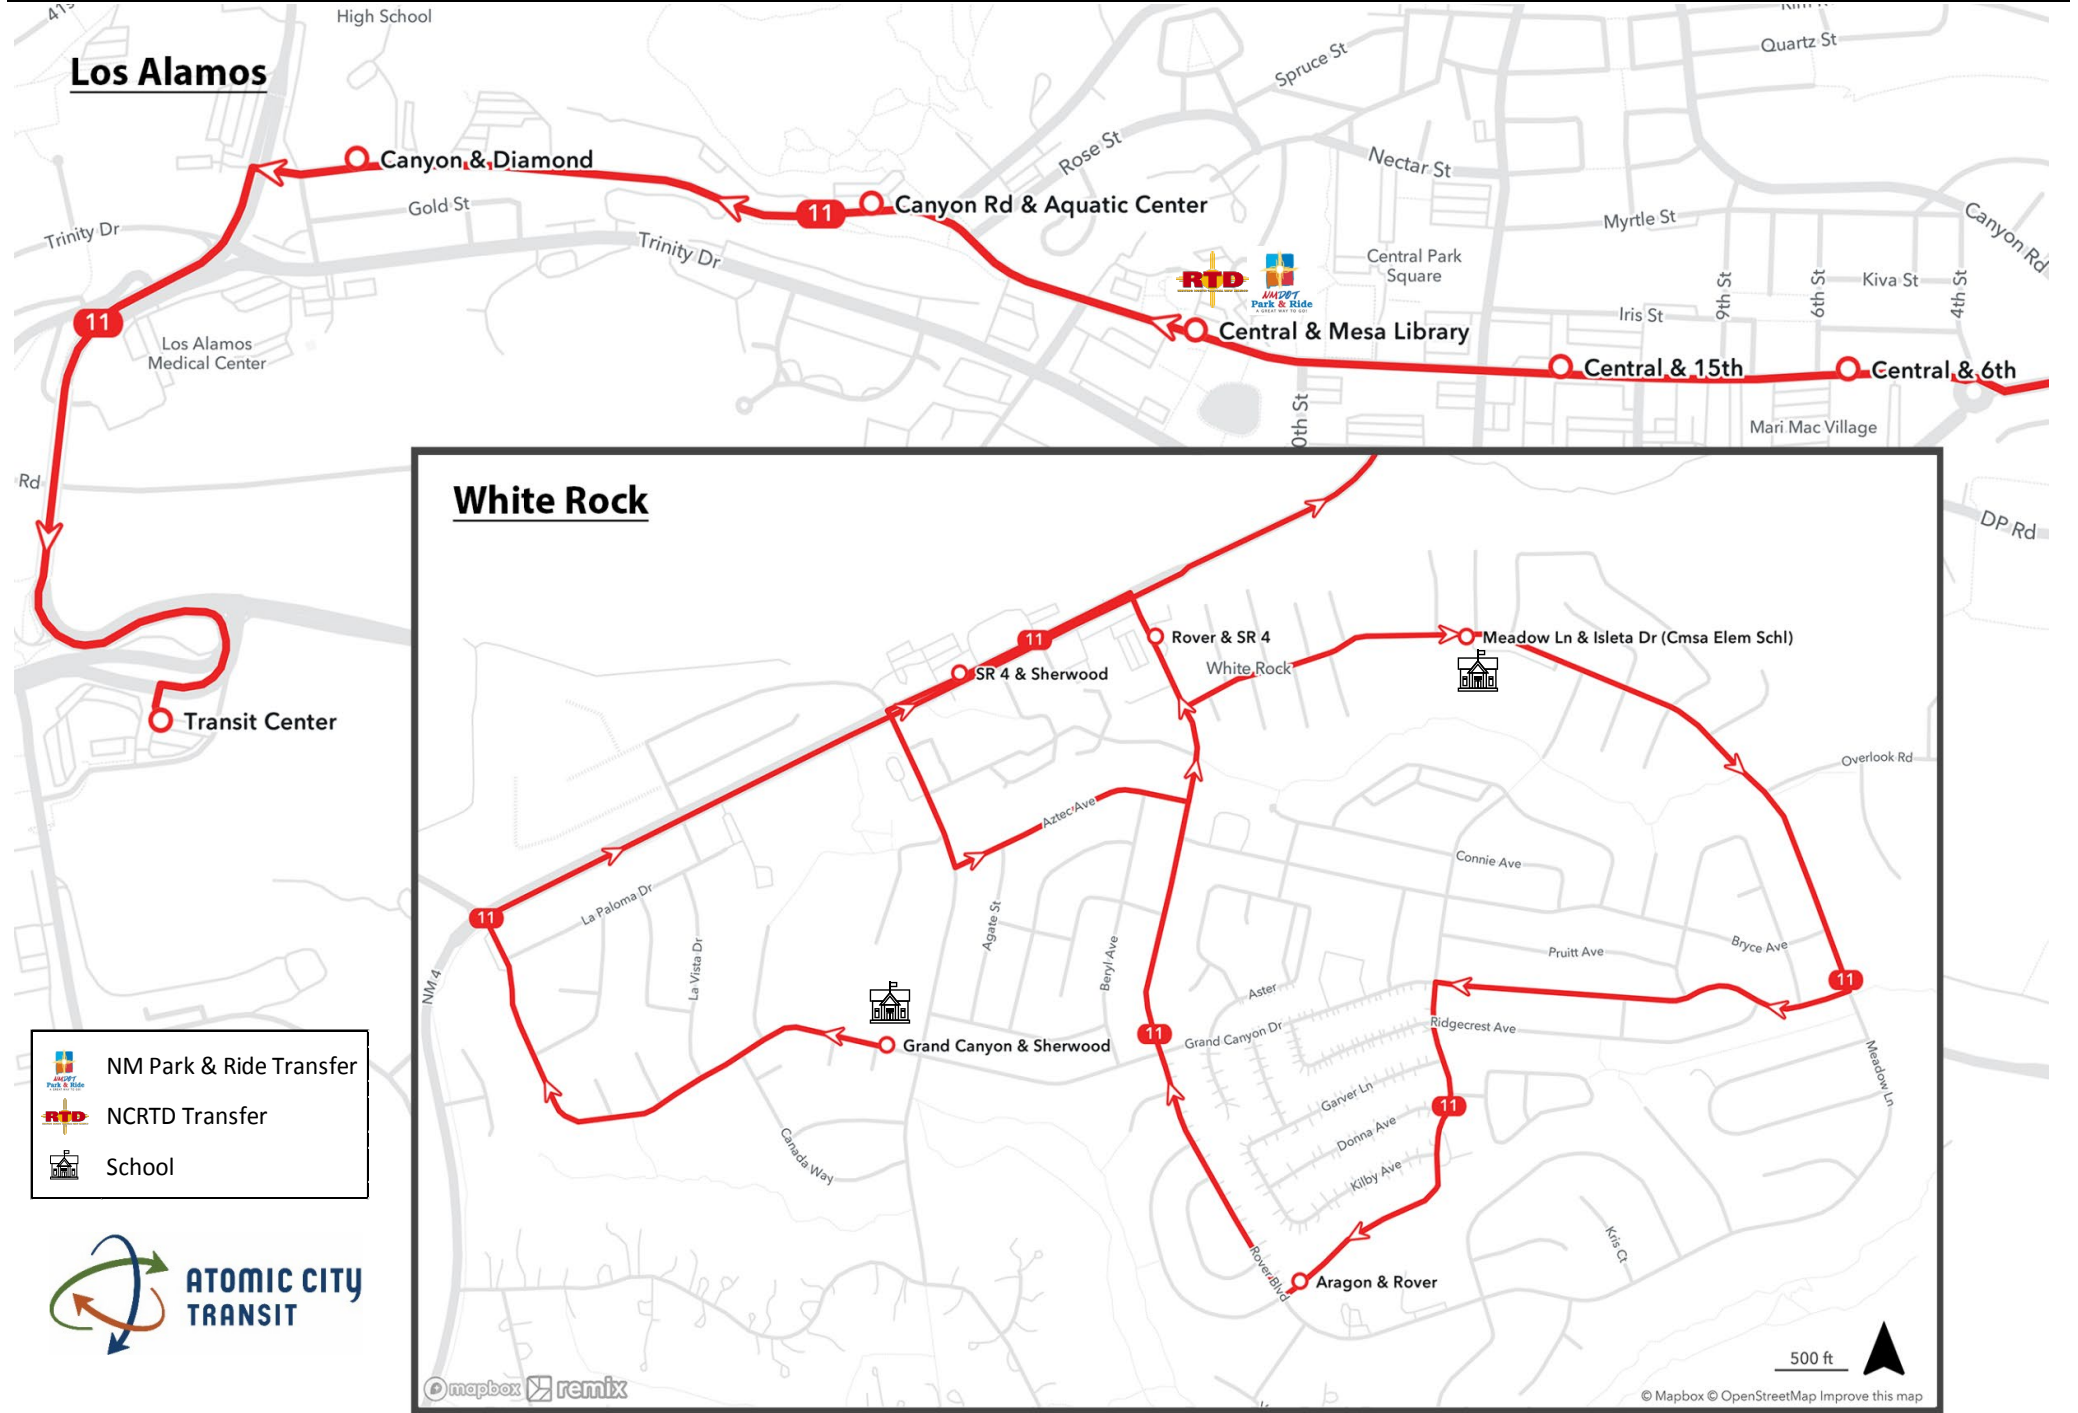

Route 11 - White Rock Express

	Grand Canyon & Sherwood	Meadow Ln & Isleta Dr (Cmsa Elem Schl)	Aragon & Rover	Rover & SR 4	SR 4 & Sherwood	Central & 6th	Central & 15th	Central & Mesa Library	Canyon Rd & Aquatic Center	Canyon & Diamond	Transit Center
Wednesday & Early Out Days	12:13 p	12:20 p	12:26 p	12:28 p	12:29 p	12:43 p	12:44 p	12:46 p	12:47 p	12:51 p	12:53 p
M, Tu, Th, F	3:30 p	3:37 p	3:43 p	3:45 p	3:46 p	4:00 p	4:01 p	4:03 p	4:04 p	4:08 p	4:10 p

Note: Afternoon Express routes operate only during the normal school season on school days, and they are available to the general public. In addition to the locations listed, Afternoon Express buses will drop riders off at other marked bus stops along each of these routes, except on Trinity Drive. Afternoon Express buses will NOT stop anywhere on Trinity Drive.