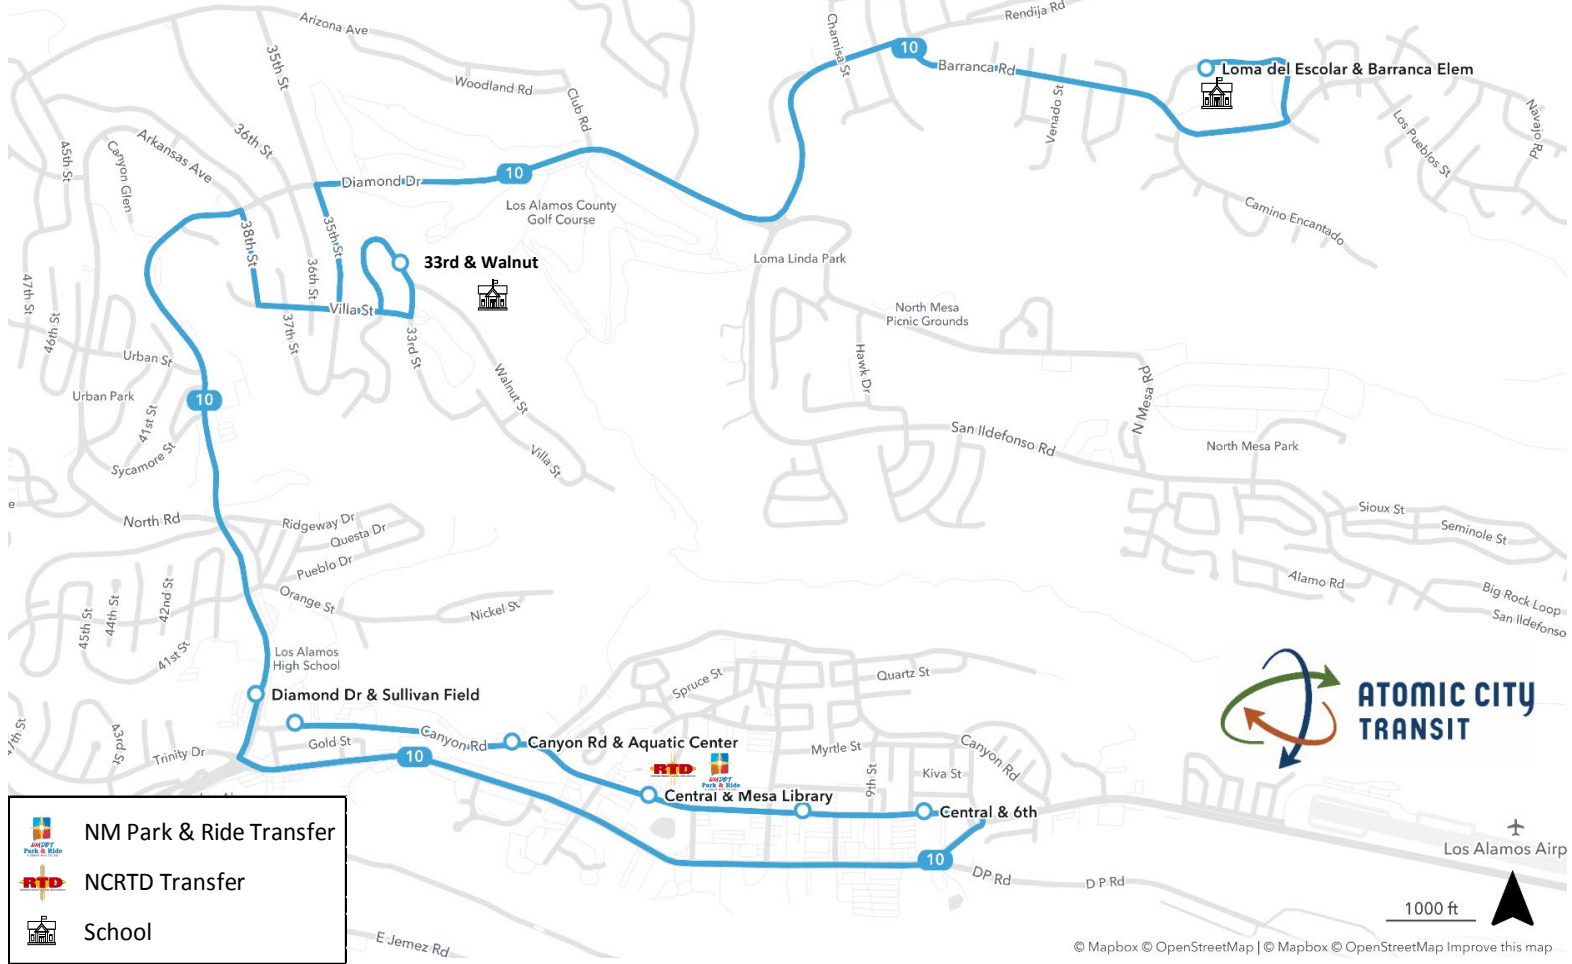

Route 10 - Barranca Mesa Express								
Loma del Escolar & Barranca Elem	33rd & Walnut	Diamond Dr & Sullivan Field	Central & 6th	Central & 15th	Central & Mesa Library	Canyon Rd & Aquatic Center	Canyon & Diamond	
Wednesday & Early Out	12:13 p	12:23 p *	12:30 p	12:36 p	12:37 p	12:39 p	12:40 p	12:44 p
M, Tu, Th, F	3:30 p	3:40 p	3:47 p	3:53 p	3:54 p	3:56 p	3:57 p	4:01 p

* Transer available to Route 7 to go to North Mesa at 12:23 PM on Wednesday's and Early Out days.

Note: Afternoon Express routes operate only during the normal school season on school days, and they are available to the general public. In addition to the locations listed, Afternoon Express buses will drop riders off at other marked bus stops along each of these routes, except on Trinity Drive. Afternoon Express buses will NOT stop anywhere on Trinity Drive.