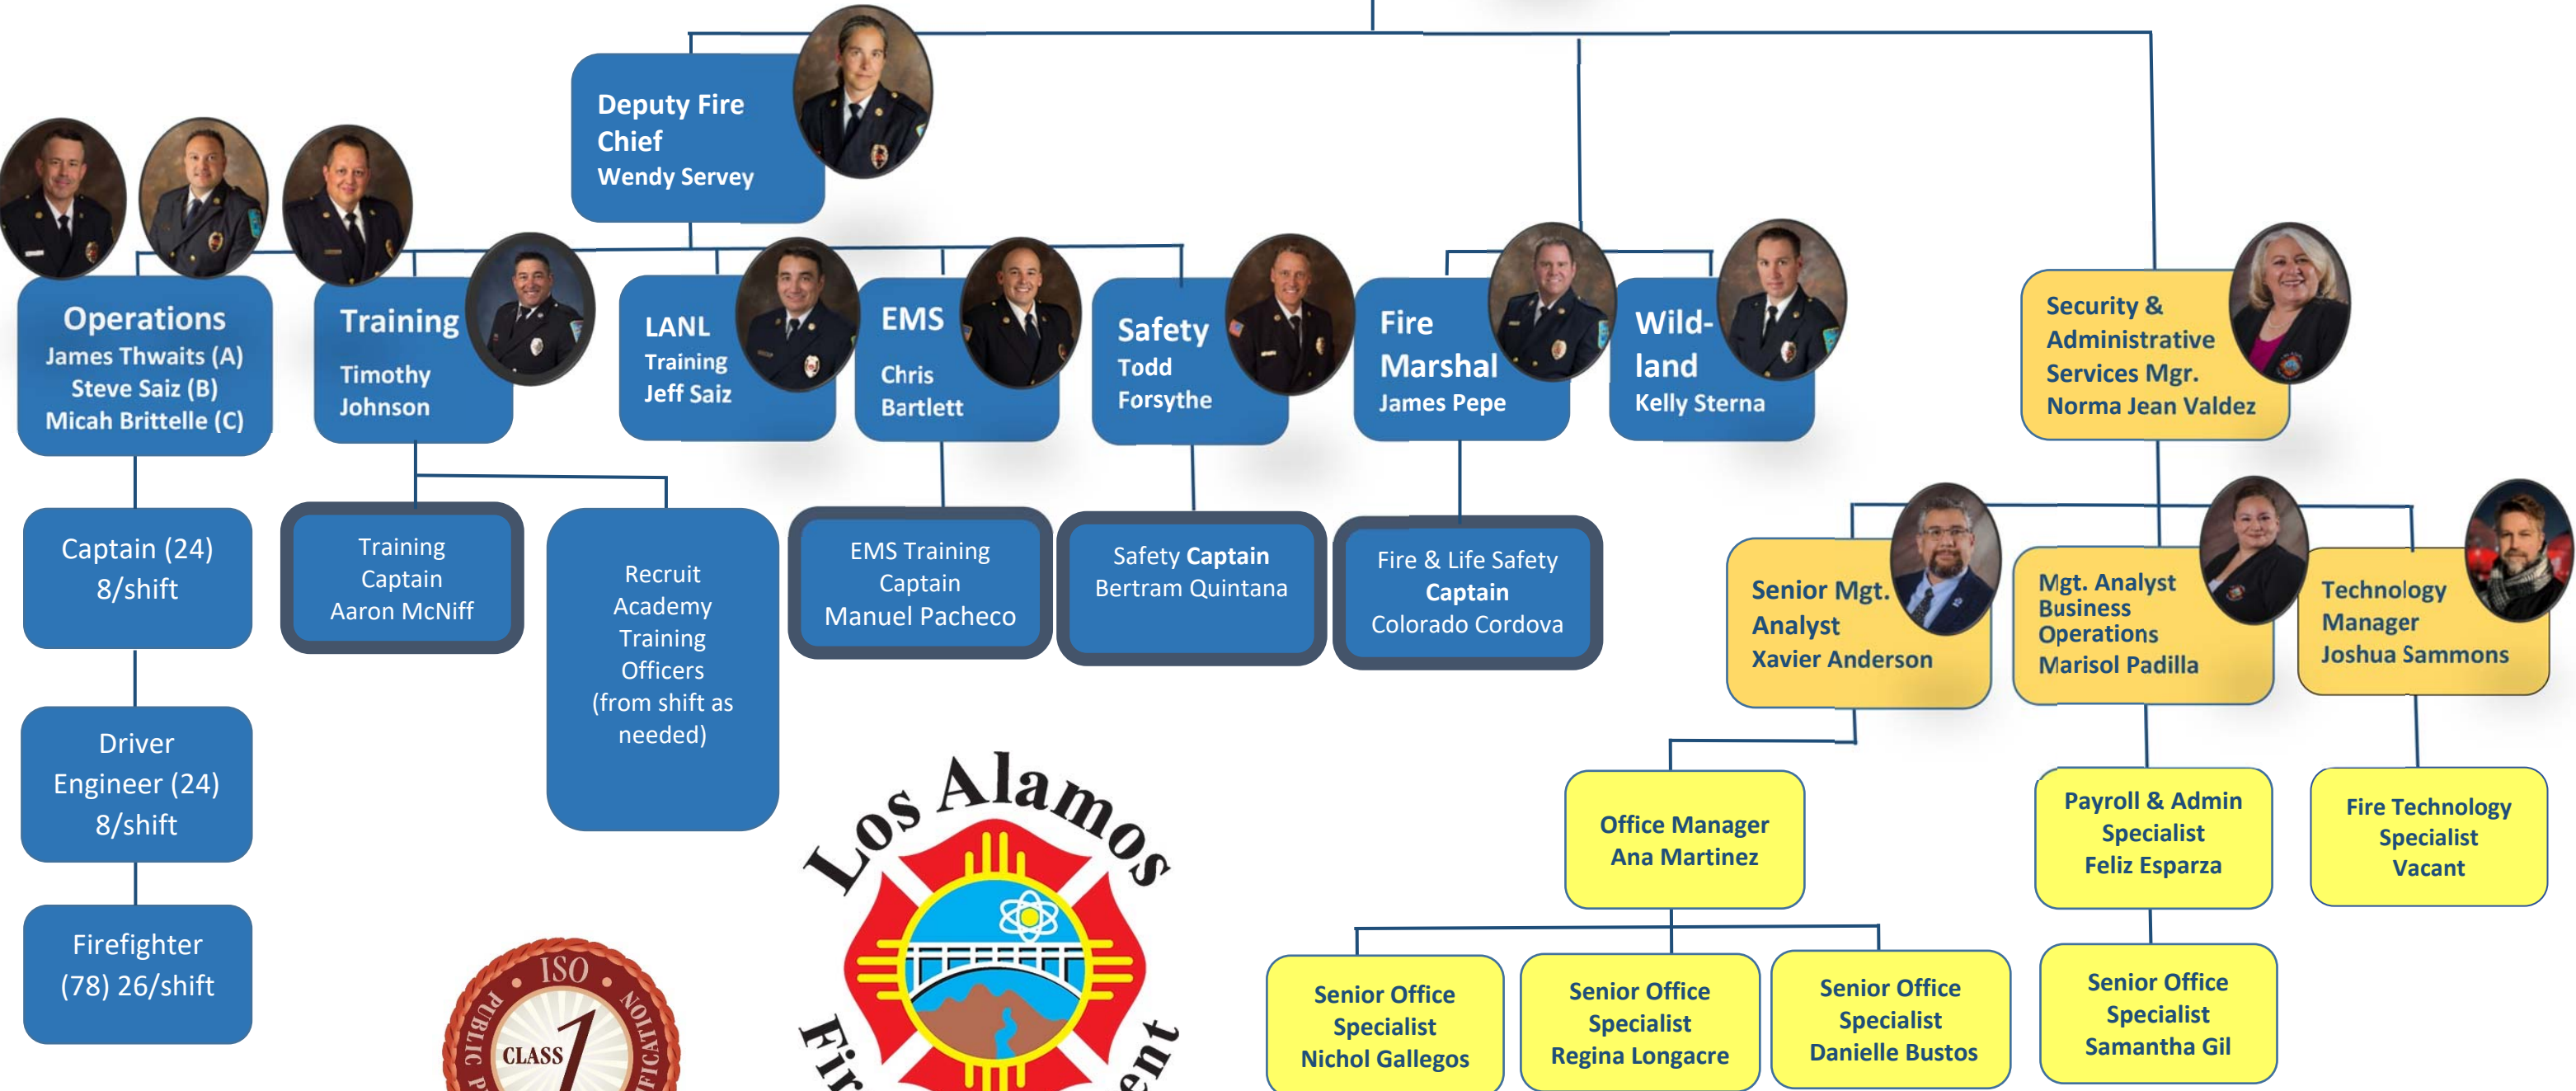

Citizens of Los Alamos County
 Los Alamos County Council
 Los Alamos County Manager Steven Lynne

Fire Chief
 Troy Hughes

Internationally Accredited Agency Since 1997

139 Uniformed positions
 11 Civilian

SOS-Senior Office Specialist
 Revised 10/26/2023