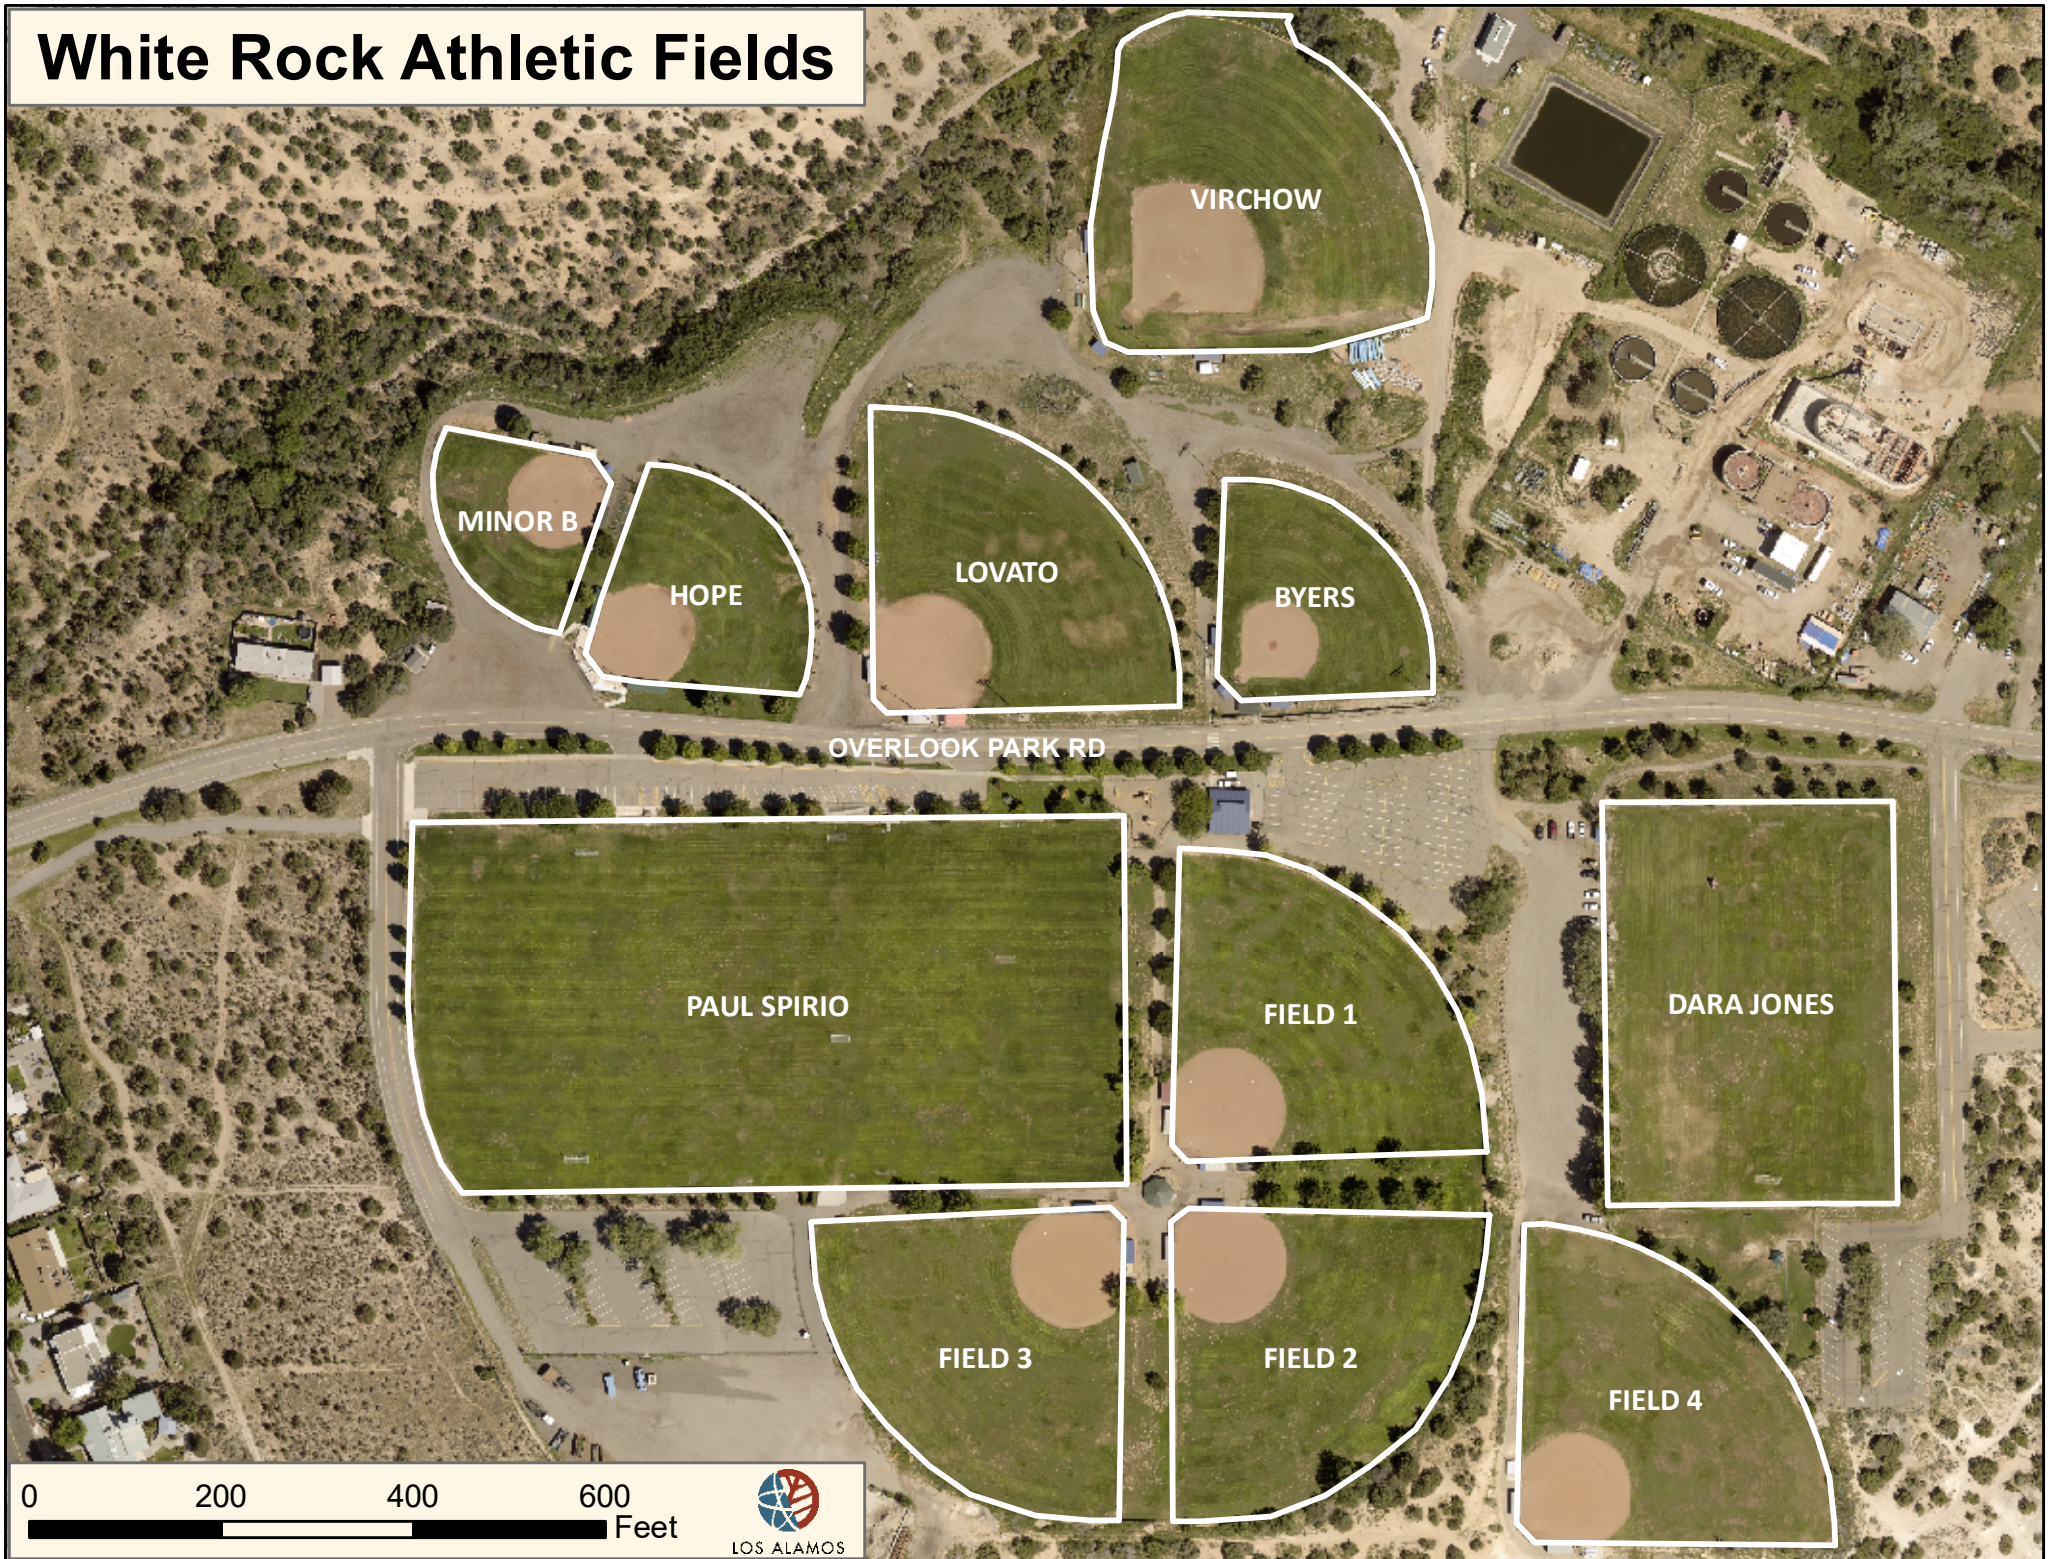

White Rock Athletic Fields

VIRCHOW

MINOR B

HOPE

LOVATO

BYERS

OVERLOOK PARK RD

PAUL SPIRIO

FIELD 1

DARA JONES

FIELD 3

FIELD 2

FIELD 4

0 200 400 600 Feet