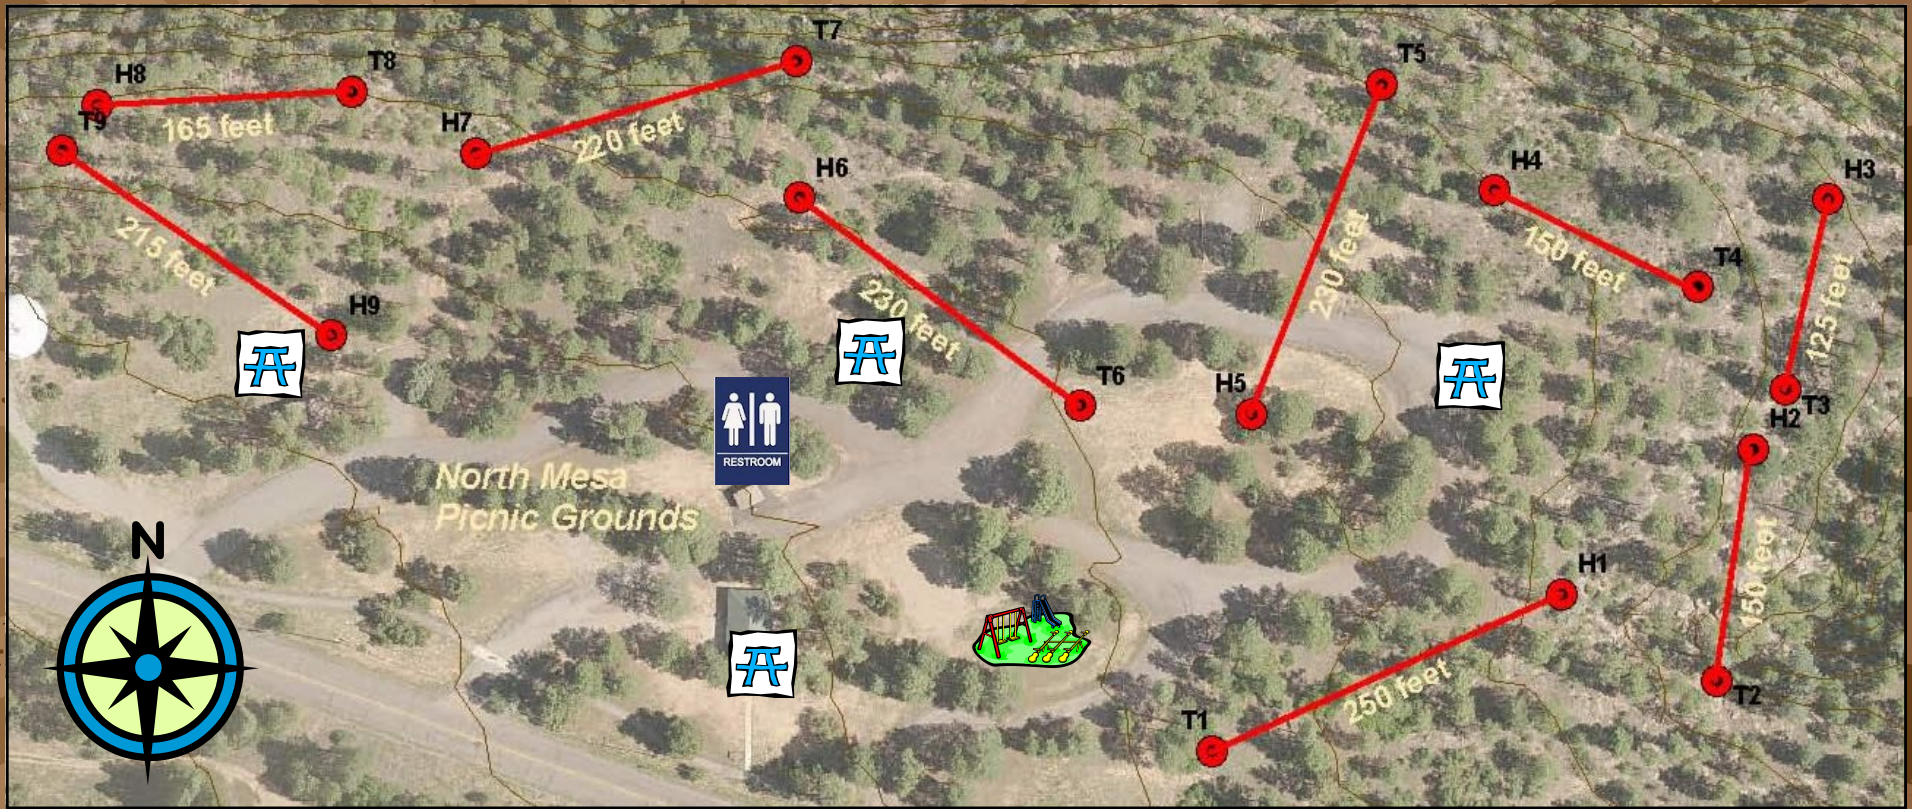

The North Mesa Picnic Grounds Map

Restrooms are conveniently located in the middle of the park

Play Ground Is located next to the volleyball pit

The Park has four convenient locations to have a picnic

Please Remember that there is no smoking in the park