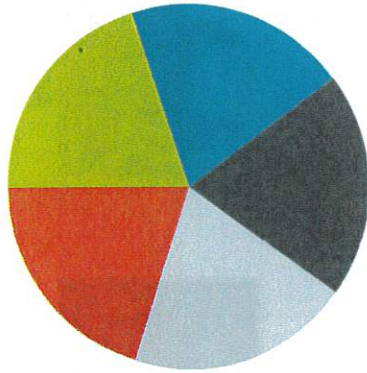

Mountain Elementary
32 first graders

WHAT IS YOUR FAVORITE COLOR PALETTE?

3

1

2

1

2

20