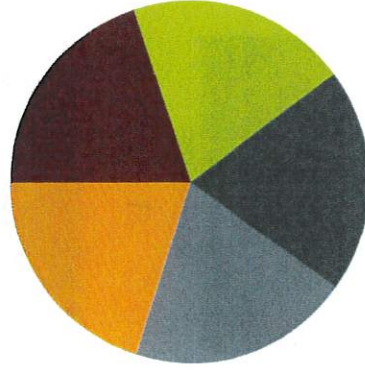

Mountain Elementary
32 first graders

WHAT IS YOUR FAVORITE COLOR PALETTE?

3

1

2

1

2

20