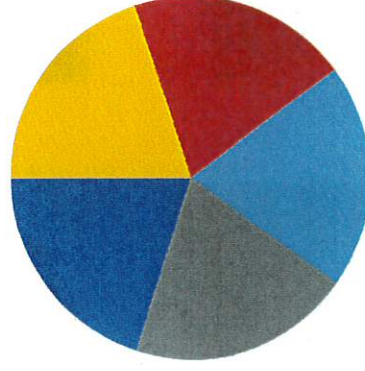

Mountain Elementary
32 first graders

WHAT IS YOUR FAVORITE COLOR PALETTE?

3

1

2

1

2

20