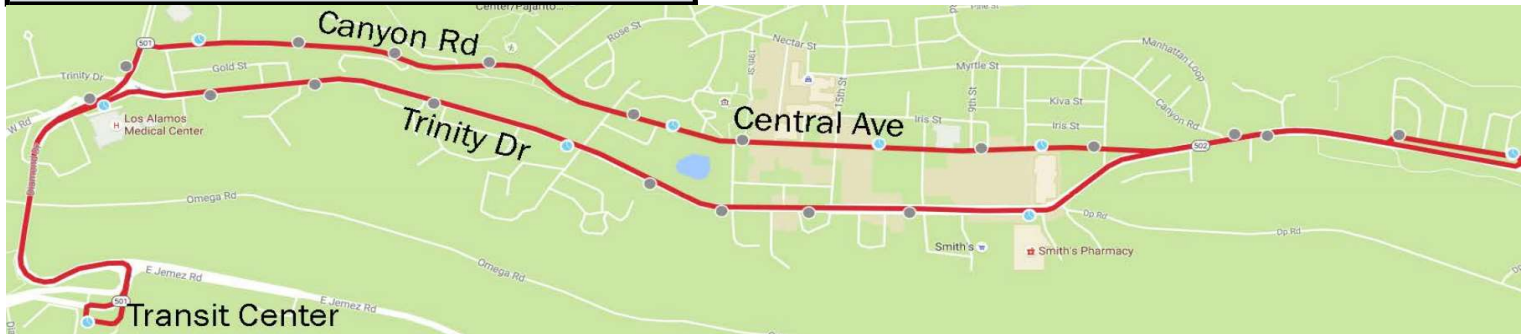

Route 1: Downtown Circulator Redued Schedule

<i>Outbound (to East Dr & Airport from Transit Center)</i>					<i>Inbound (to Transit Center from East Dr & Airport)</i>					
Depart Transit Center	Trinity & Diamond	Trinity & Oppenheim er	Trinity & 7th	Arrive East Drive & Airport	Depart East Drive & Airport	Central & 6th	Central & 15th	Central & Mesa Library	Canyon & Diamond	Arrive Transit Center
7:35 a	7:36 a	7:38 a	7:41 a	7:43 a	7:45 a	7:47 a	7:48 a	7:52 a	7:54 a	7:56 a
8:05 a	8:06 a	8:08 a	8:11 a	8:13 a	8:15 a	8:17 a	8:18 a	8:22 a	8:24 a	8:26 a
8:35 a	8:36 a	8:38 a	8:41 a	8:43 a	8:45 a	8:47 a	8:48 a	8:52 a	8:54 a	8:56 a
9:05 a	9:06 a	9:08 a	9:11 a	9:13 a	9:15 a	9:17 a	9:18 a	9:22 a	9:24 a	9:26 a
9:35 a	9:36 a	9:38 a	9:41 a	9:43 a	9:45 a	9:47 a	9:48 a	9:52 a	9:54 a	9:56 a
10:05 a	10:06 a	10:08 a	10:11 a	10:13 a	10:15 a	10:17 a	10:18 a	10:22 a	10:24 a	10:26 a
10:35 a	10:36 a	10:38 a	10:41 a	10:43 a	10:45 a	10:47 a	10:48 a	10:52 a	10:54 a	10:56 a
11:05 a	11:06 a	11:08 a	11:11 a	11:13 a	11:15 a	11:17 a	11:18 a	11:22 a	11:24 a	11:26 a
11:35 a	11:36 a	11:38 a	11:41 a	11:43 a	11:45 a	11:47 a	11:48 a	11:52 a	11:54 a	11:56 a
12:05 p	12:06 p	12:08 p	12:11 p	12:13 p	12:15 p	12:17 p	12:18 p	12:22 p	12:24 p	12:26 p
12:35 p	12:36 p	12:38 p	12:41 p	12:43 p	12:45 p	12:47 p	12:48 p	12:52 p	12:54 p	12:56 p
1:05 p	1:06 p	1:08 p	1:11 p	1:13 p	1:15 p	1:17 p	1:18 p	1:22 p	1:24 p	1:26 p
1:35 p	1:36 p	1:38 p	1:41 p	1:43 p	1:45 p	1:47 p	1:48 p	1:52 p	1:54 p	1:56 p
2:05 p	2:06 p	2:08 p	2:11 p	2:13 p	2:15 p	2:17 p	2:18 p	2:22 p	2:24 p	2:26 p
2:35 p	2:36 p	2:38 p	2:41 p	2:43 p	2:45 p	2:47 p	2:48 p	2:52 p	2:54 p	2:56 p
3:05 p	3:06 p	3:08 p	3:11 p	3:13 p	3:15 p	3:17 p	3:18 p	3:22 p	3:24 p	3:26 p
3:35 p	3:36 p	3:38 p	3:41 p	3:43 p	3:45 p	3:47 p	3:48 p	3:52 p	3:54 p	3:56 p
4:05 p	4:06 p	4:08 p	4:11 p	4:13 p	4:15 p	4:17 p	4:18 p	4:22 p	4:24 p	4:26 p
4:35 p	4:36 p	4:38 p	4:41 p	4:43 p	4:45 p	4:47 p	4:48 p	4:52 p	4:54 p	4:56 p
5:05 p	5:06 p	5:08 p	5:11 p	5:13 p	5:15 p	5:17 p	5:18 p	5:22 p	5:24 p	5:26 p
5:35 p	5:36 p	5:38 p	5:41 p	5:43 p						