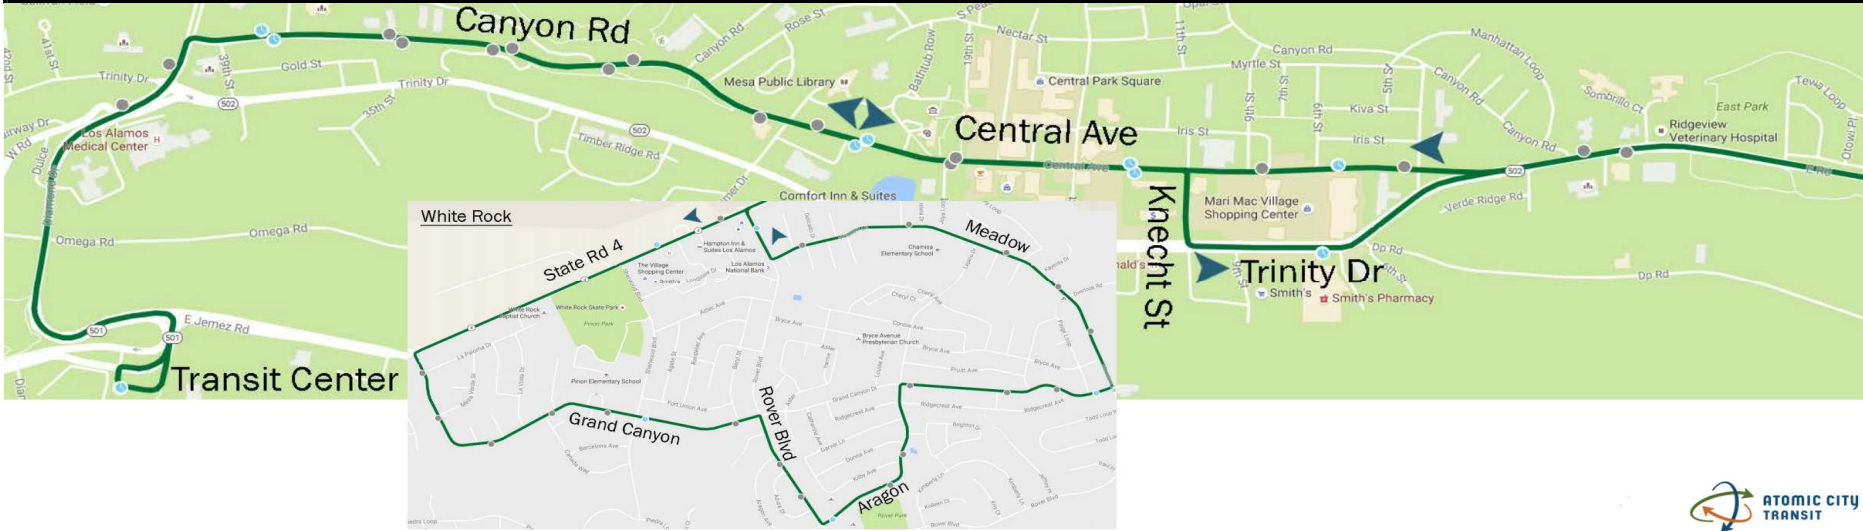

<i>Outbound (to White Rock from Transit Center)</i>					<i>Inbound (to Transit Center from White Rock)</i>									
Depart Transit Center	Canyon & 39th	Central & Mesa Library	Central & 15th	Trinity & 9th	SR 4 & Sherwood	Grand Canyon & Sherwood	Aragon & Rover	Grand Canyon & Meadow	Rover & SR 4	Central & 6th	Central & 15th	Central & Mesa Library	Canyon & Diamond	Arrive Transit Center
8:05 a	8:07 a	8:09 a	8:10 a	8:13 a	7:25a	7:29 a	7:31 a	7:33 a	7:37 a	7:50 a	7:51 a	7:52 a	7:54 a	7:57 a
9:05 a	9:07 a	9:09 a	9:10 a	9:13 a	8:25 a	8:29 a	8:31 a	8:33 a	8:37 a	8:50 a	8:51 a	8:52 a	8:54 a	8:57 a
10:05 a	10:07 a	10:09 a	10:10 a	10:13 a	9:25 a	9:29 a	9:31 a	9:33 a	9:37 a	9:50 a	9:51 a	9:52 a	9:54 a	9:57 a
11:05 a	11:07 a	11:09 a	11:10 a	11:13 a	10:25 a	10:29 a	10:31 a	10:33 a	10:37 a	10:50 a	10:51 a	10:52 a	10:54 a	10:57 a
12:05 p	12:07 p	12:09 p	12:10 p	12:13 p	11:25 a	11:29 a	11:31 a	11:33 a	11:37 a	11:50 a	11:51 a	11:52 a	11:54 a	11:57 a
1:05 p	1:07 p	1:09 p	1:10 p	1:13 p	12:25 p	12:29 p	12:31 p	12:33 p	12:37 p	12:50 p	12:51 p	12:52 p	12:54 p	12:57 p
2:05 p	2:07 p	2:09 p	2:10 p	2:13 p	1:25 p	1:29 p	1:31 p	1:33 p	1:37 p	1:50 p	1:51 p	1:52 p	1:54 p	1:57 p
3:05 p	3:07 p	3:09 p	3:10 p	3:13 p	2:25 p	2:29 p	2:31 p	2:33 p	2:37 p	2:50 p	2:51 p	2:52 p	2:54 p	2:57 p
4:05 p	4:07 p	4:09 p	4:10 p	4:13 p	3:25 p	3:29 p	3:31 p	3:33 p	3:37 p	3:50 p	3:51 p	3:52 p	3:52 p	3:57 p
5:05 p	5:07 p	5:09 p	5:10 p	5:13 p	4:25 p	4:29 p	4:31 p	4:33 p	4:37 p	4:50 p	4:51 p	4:52 p	4:52 p	4:57 p
5:05 p	5:07 p	5:09 p	5:10 p	5:13 p	5:25 p	5:29 p	5:31 p	5:33 p	5:37 p	5:50 p	5:51 p	5:52 p	5:52 p	5:57 p

Temporary reduced schedule beginning 6/15/20