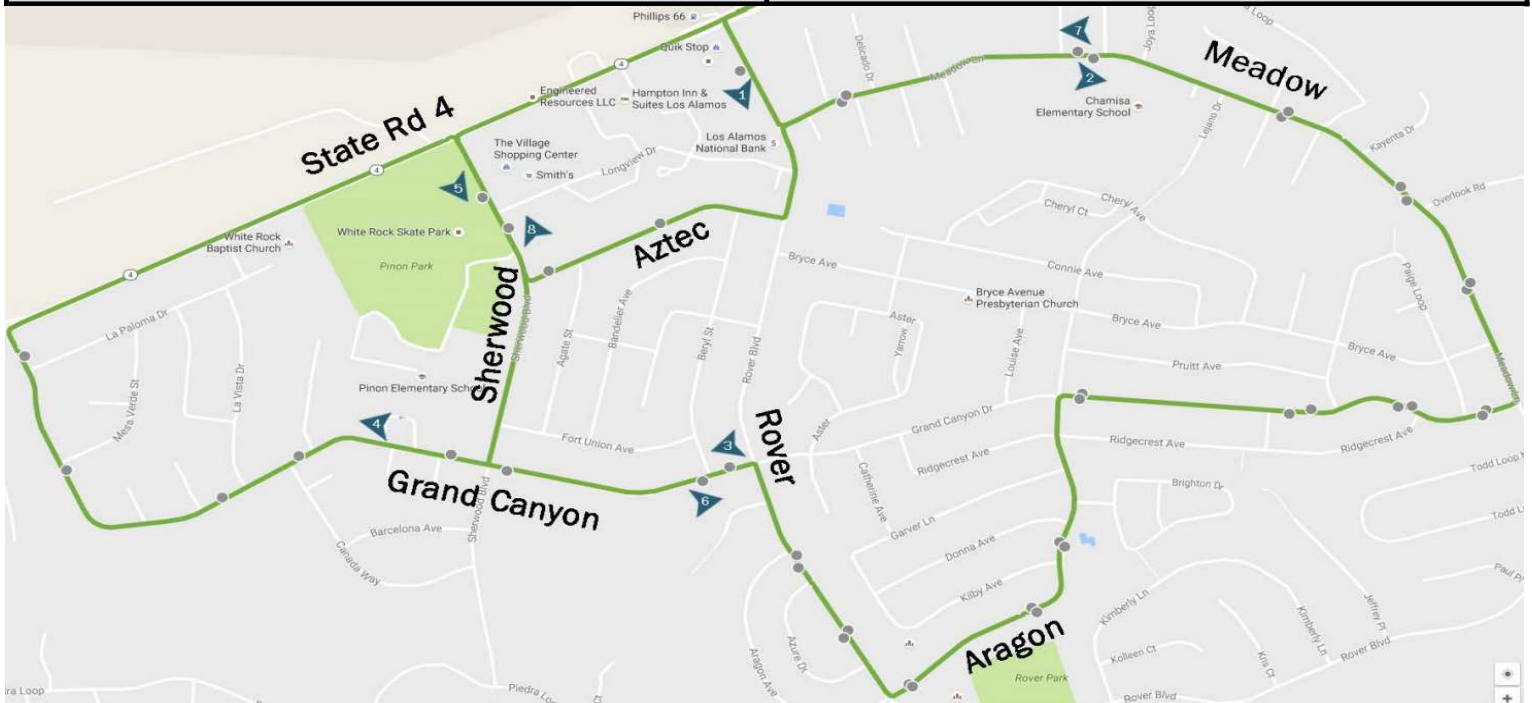

Route 2T: White Rock via Truck Route Reduced Schedule

<i>Outbound (to White Rock from Transit Center)</i>						<i>Inbound (to Transit Center from White Rock)</i>					
Depart Transit Center	Rover & SR 4	Grand Canyon & Meadow	Aragon & Rover	Grand Canyon & Sherwood	Arrive White Rock Library	Depart White Rock Library	Grand Canyon & Sherwood	Aragon & Rover	Grand Canyon & Meadow	Sherwood & SR 4	Arrive Transit Center
7:35 a	7:46 a	7:50 a	7:53 a	7:55 a	7:58 a	7:58 a	7:59 a	8:01 a	8:04 a	8:09 a	8:21 a
8:35 a	8:46 a	8:50 a	8:53 a	8:55 a	8:58 a	8:58 a	8:59 a	9:01 a	9:04 a	9:09 a	9:21 a
9:35 a	9:46 a	9:50 a	9:53 a	9:55 a	9:58 a	9:58 a	9:59 a	10:01 a	10:04 a	10:09 a	10:21 a
10:35 a	10:46 a	10:50 a	10:53 a	10:55 a	10:58 a	10:58 a	10:59 a	11:01 a	11:04 a	11:09 a	11:21 a
11:35 a	11:46 a	11:50 a	11:53 a	11:55 a	11:58 a	11:58 a	11:59 a	12:01 p	12:04 p	12:09 p	12:21 p
12:35 p	12:46 p	12:50 p	12:53 p	12:55 p	12:58 p	12:58 p	12:59 p	1:01 p	1:04 p	1:09 p	1:21 p
1:35 p	1:46 p	1:50 p	1:53 p	1:55 p	1:58 p	1:58 p	1:59 p	2:01 p	2:04 p	2:09 p	2:21 p
2:35 p	2:46 p	2:50 p	2:53 p	2:55 p	2:58 p	2:58 p	2:59 p	3:01 p	3:04 p	3:09 p	3:21 p
3:35 p	3:46 p	3:50 p	3:53 p	3:55 p	3:58 p	3:58 p	3:59 p	4:01 p	4:04 p	4:09 p	4:21 p
4:35 p	4:46 p	4:50 p	4:53 p	4:55 p	4:58 p	4:58 p	4:59 p	5:01 p	5:04 p	5:09 p	5:21 p

Temporary reduced schedule beginning 6/15/20