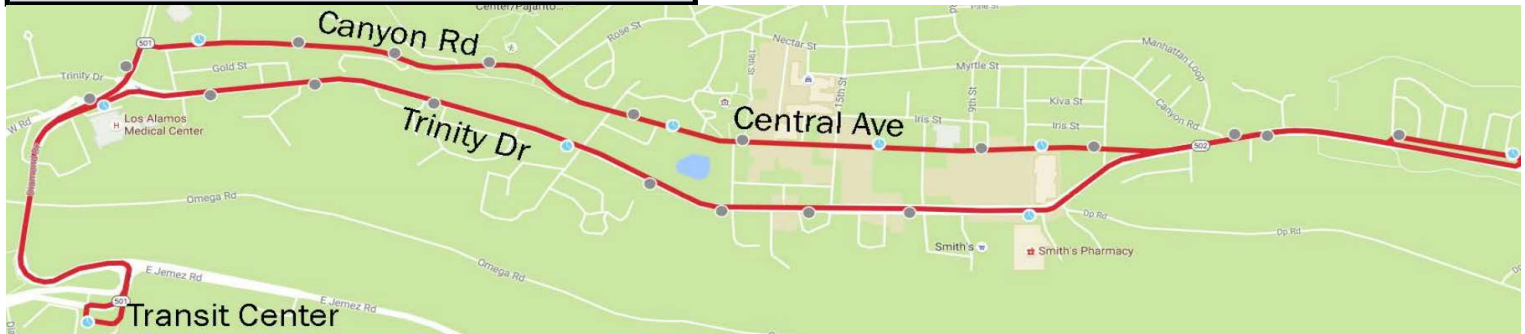

<i>Outbound (to East Dr & Airport from Transit Center)</i>					<i>Inbound (to Transit Center from East Dr & Airport)</i>					
Depart Transit Center	Trinity & Diamond	Trinity & Oppenheim er	Trinity & 7th	Arrive East Drive & Airport	Depart East Drive & Airport	Central & 6th	Central & 15th	Central & Mesa Library	Canyon & Diamond	Arrive Transit Center
7:35 a	7:36 a	7:38 a	7:41 a	7:43 a	7:45 a	7:47 a	7:48 a	7:52 a	7:54 a	7:56 a
8:05 a	8:06 a	8:08 a	8:11 a	8:13 a	8:15 a	8:17 a	8:18 a	8:22 a	8:24 a	8:26 a
8:35 a	8:36 a	8:38 a	8:41 a	8:43 a	8:45 a	8:47 a	8:48 a	8:52 a	8:54 a	8:56 a
9:05 a	9:06 a	9:08 a	9:11 a	9:13 a	9:15 a	9:17 a	9:18 a	9:22 a	9:24 a	9:26 a
9:35 a	9:36 a	9:38 a	9:41 a	9:43 a	9:45 a	9:47 a	9:48 a	9:52 a	9:54 a	9:56 a
10:05 a	10:06 a	10:08 a	10:11 a	10:13 a	10:15 a	10:17 a	10:18 a	10:22 a	10:24 a	10:26 a
10:35 a	10:36 a	10:38 a	10:41 a	10:43 a	10:45 a	10:47 a	10:48 a	10:52 a	10:54 a	10:56 a
11:05 a	11:06 a	11:08 a	11:11 a	11:13 a	11:15 a	11:17 a	11:18 a	11:22 a	11:24 a	11:26 a
11:35 a	11:36 a	11:38 a	11:41 a	11:43 a	11:45 a	11:47 a	11:48 a	11:52 a	11:54 a	11:56 a
12:05 p	12:06 p	12:08 p	12:11 p	12:13 p	12:15 p	12:17 p	12:18 p	12:22 p	12:24 p	12:26 p
12:35 p	12:36 p	12:38 p	12:41 p	12:43 p	12:45 p	12:47 p	12:48 p	12:52 p	12:54 p	12:56 p
1:05 p	1:06 p	1:08 p	1:11 p	1:13 p	1:15 p	1:17 p	1:18 p	1:22 p	1:24 p	1:26 p
1:35 p	1:36 p	1:38 p	1:41 p	1:43 p	1:45 p	1:47 p	1:48 p	1:52 p	1:54 p	1:56 p
2:05 p	2:06 p	2:08 p	2:11 p	2:13 p	2:15 p	2:17 p	2:18 p	2:22 p	2:24 p	2:26 p
2:35 p	2:36 p	2:38 p	2:41 p	2:43 p	2:45 p	2:47 p	2:48 p	2:52 p	2:54 p	2:56 p
3:05 p	3:06 p	3:08 p	3:11 p	3:13 p	3:15 p	3:17 p	3:18 p	3:22 p	3:24 p	3:26 p
3:35 p	3:36 p	3:38 p	3:41 p	3:43 p	3:45 p	3:47 p	3:48 p	3:52 p	3:54 p	3:56 p
4:05 p	4:06 p	4:08 p	4:11 p	4:13 p	4:15 p	4:17 p	4:18 p	4:22 p	4:24 p	4:26 p
4:35 p	4:36 p	4:38 p	4:41 p	4:43 p	4:45 p	4:47 p	4:48 p	4:52 p	4:54 p	4:56 p
5:05 p	5:06 p	5:08 p	5:11 p	5:13 p	5:15 p	5:17 p	5:18 p	5:22 p	5:24 p	5:26 p
5:35 p	5:36 p	5:38 p	5:41 p	5:43 p						

Temporary reduced schedule beginning 6/15/20