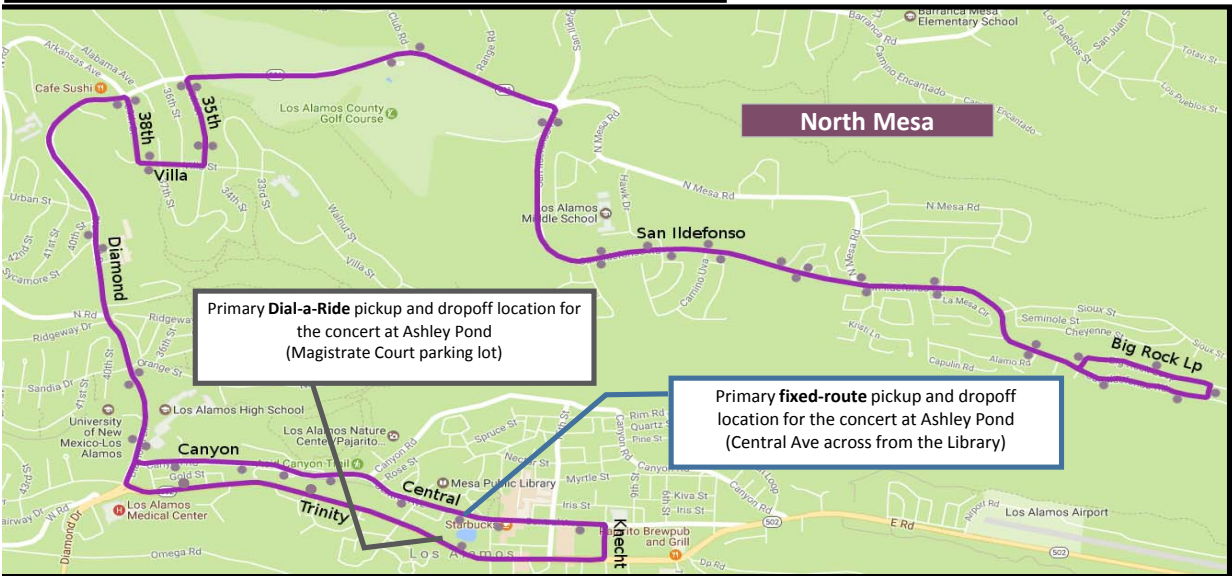

Friday Night Concert service is an extension of our fixed routes. If you would like to arrive at Ashley Pond prior to the times listed above, please see our regular fixed route schedules at [www.AtomicCityTransit.com](http://www.AtomicCityTransit.com)

Dial-a-Ride service is available for Los Alamos and White Rock locations that are not served via these routes from 6:30 PM to 10:30 PM. Reservations are taken up to one day in advance.

North Community									
Central & Mesa Library	Central & 15th	Trinity & 20th	Diamond & Orange	Yucca & North Rd	Arizona & 35th	Diamond & Sandia	Canyon & Gold St	Central & Mesa Library	
6:35 p	6:36 p	6:38 p	6:40 p	6:44 p	6:47 p	6:51 p	6:52 p	6:54 p	
7:05 p	7:06 p	7:08 p	7:10 p	7:14 p	7:17 p	7:21 p	7:22 p	7:24 p	
7:35 p	7:36 p	7:38 p	7:40 p	7:44 p	7:47 p	7:51 p	7:52 p	7:54 p	
8:05 p	8:06 p	8:08 p	8:10 p	8:14 p	8:17 p	8:21 p	8:22 p	8:24 p	
8:35 p	8:36 p	8:38 p	8:40 p	8:44 p	8:47 p	8:51 p	8:52 p	8:54 p	
9:05 p	9:06 p	9:08 p	9:10 p	9:14 p	9:17 p	9:21 p	9:22 p	9:24 p	
9:35 p	9:36 p	9:38 p	9:40 p	9:44 p	9:47 p	9:51 p	9:52 p	9:54 p	
10:05 p	10:06 p	10:08 p	10:10 p	10:14 p	10:17 p	10:21 p	10:22 p	10:24 p	