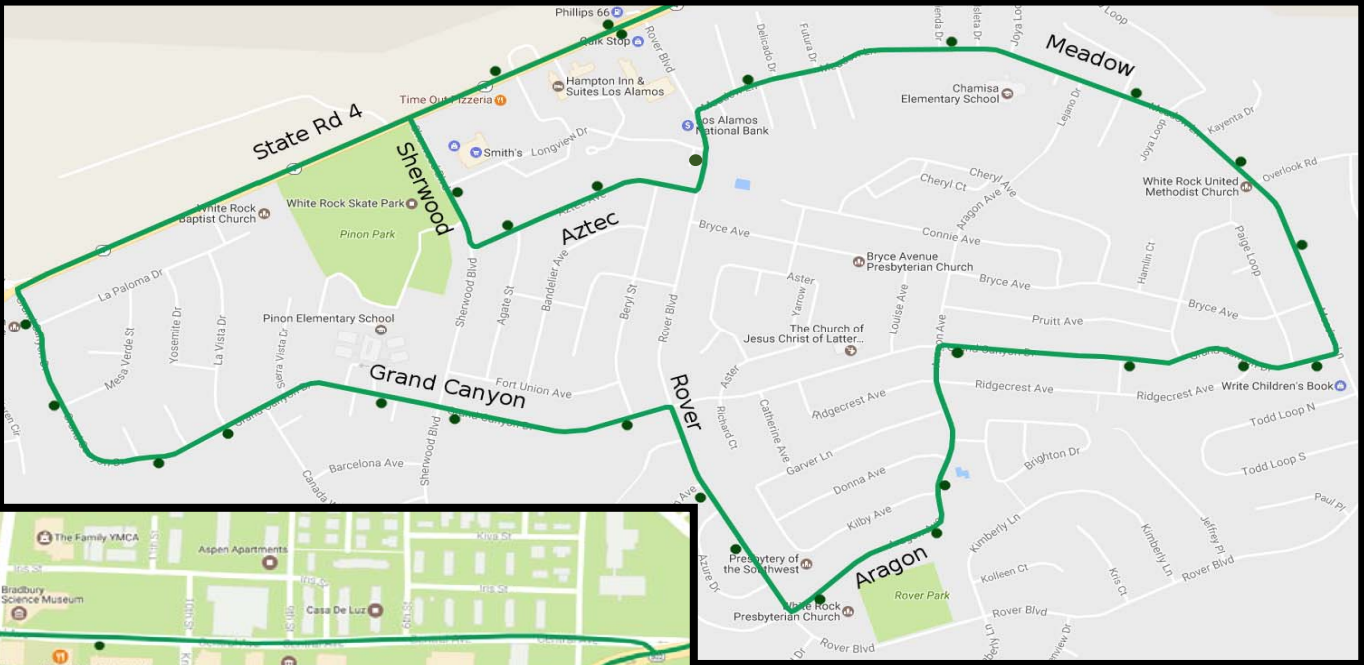

Friday Night Concert service is an extension of our fixed routes. If you would like to arrive at Ashley Pond prior to the times listed above, please see our regular fixed route schedules at [www.AtomicCityTransit.com](http://www.AtomicCityTransit.com)

Dial-a-Ride service is available for Los Alamos and White Rock locations that are not served via these routes from 6:30 PM to 10:30 PM. Reservations are taken up to one day in advance.

North Community									
Central & Mesa Library	Central & 15th	Trinity & 20th	Diamond & Orange	Yucca & North Rd	Arizona & 35th	Diamond & Sandia	Canyon & Gold St	Central & Mesa Library	
6:35 p	6:36 p	6:38 p	6:40 p	6:44 p	6:47 p	6:51 p	6:52 p	6:54 p	
7:05 p	7:06 p	7:08 p	7:10 p	7:14 p	7:17 p	7:21 p	7:22 p	7:24 p	
7:35 p	7:36 p	7:38 p	7:40 p	7:44 p	7:47 p	7:51 p	7:52 p	7:54 p	
8:05 p	8:06 p	8:08 p	8:10 p	8:14 p	8:17 p	8:21 p	8:22 p	8:24 p	
8:35 p	8:36 p	8:38 p	8:40 p	8:44 p	8:47 p	8:51 p	8:52 p	8:54 p	
9:05 p	9:06 p	9:08 p	9:10 p	9:14 p	9:17 p	9:21 p	9:22 p	9:24 p	
9:35 p	9:36 p	9:38 p	9:40 p	9:44 p	9:47 p	9:51 p	9:52 p	9:54 p	
10:05 p	10:06 p	10:08 p	10:10 p	10:14 p	10:17 p	10:21 p	10:22 p	10:24 p	

**LOS ALAMOS**  
where discoveries are made

Effective May 2018

White Rock								
Central & Mesa Library	Central & 15th	SR 4 & Sherwood (Visitor Center)	Grand Canyon & Sherwood	Aragon & Rover	Grand Canyon & Meadow	Sherwood & Post Office	Trinity & 20th	Central & Mesa Library
		7:03 p	7:07 p	7:09 p	7:11 p	7:16 p	7:31 p	7:32 p
7:40 p	7:41 p	7:54 p	7:58 p	8:00 p	8:02 p	8:07 p	8:22 p	8:23 p
8:25 p	8:26 p	8:39 p	8:43 p	8:45 p	8:47 p	8:52 p	9:07 p	9:08 p
9:15 p	9:16 p	9:29 p	9:33 p	9:35 p	9:37 p	9:42 p	9:57 p	9:58 p
10:05 p	10:06 p	10:19 p	10:23 p	10:25 p	10:27 p	10:32 p		