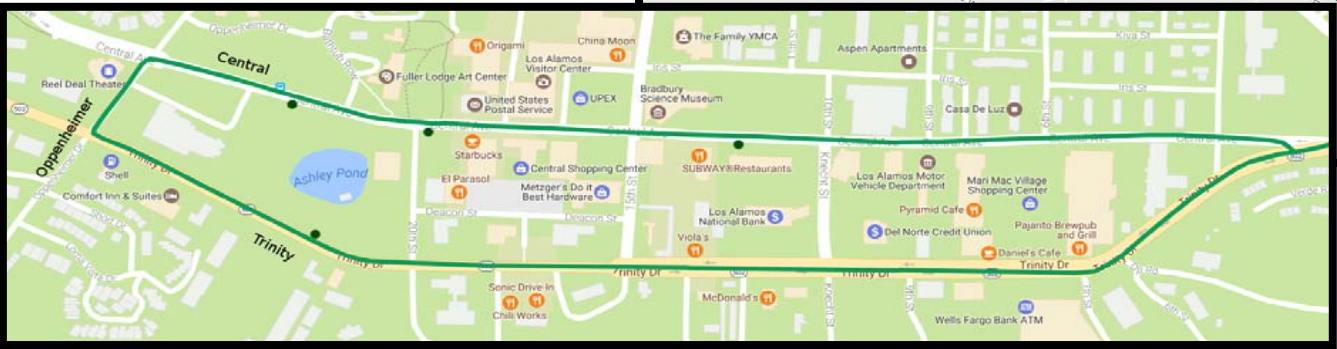

Friday Night Concert service is an extension of our fixed routes. If you would like to arrive at Ashley Pond prior to the times listed above, please see our regular fixed route schedules at [www.AtomicCityTransit.com](http://www.AtomicCityTransit.com)

Dial-a-Ride service is available for Los Alamos and White Rock locations that are not served via these routes from 6:30 PM to 10:30 PM. Reservations are taken up to one day in advance.

North Community									
Central & Mesa Library	Central & 15th	Trinity & 20th	Diamond & Orange	Yucca & North Rd	Arizona & 35th	Diamond & Sandia	Canyon & Gold St	Central & Mesa Library	
6:35 p	6:36 p	6:38 p	6:40 p	6:44 p	6:47 p	6:51 p	6:52 p	6:54 p	
7:05 p	7:06 p	7:08 p	7:10 p	7:14 p	7:17 p	7:21 p	7:22 p	7:24 p	
7:35 p	7:36 p	7:38 p	7:40 p	7:44 p	7:47 p	7:51 p	7:52 p	7:54 p	
8:05 p	8:06 p	8:08 p	8:10 p	8:14 p	8:17 p	8:21 p	8:22 p	8:24 p	
8:35 p	8:36 p	8:38 p	8:40 p	8:44 p	8:47 p	8:51 p	8:52 p	8:54 p	
9:05 p	9:06 p	9:08 p	9:10 p	9:14 p	9:17 p	9:21 p	9:22 p	9:24 p	
9:35 p	9:36 p	9:38 p	9:40 p	9:44 p	9:47 p	9:51 p	9:52 p	9:54 p	
10:05 p	10:06 p	10:08 p	10:10 p	10:14 p	10:17 p	10:21 p	10:22 p	10:24 p	

**LOS ALAMOS**  
where discoveries are made

Effective May 2018

White Rock								
Central & Mesa Library	Central & 15th	SR 4 & Sherwood (Visitor Center)	Grand Canyon & Sherwood	Aragon & Rover	Grand Canyon & Meadow	Sherwood & Post Office	Trinity & 20th	Central & Mesa Library
		7:03 p	7:07 p	7:09 p	7:11 p	7:16 p	7:31 p	7:32 p
7:40 p	7:41 p	7:54 p	7:58 p	8:00 p	8:02 p	8:07 p	8:22 p	8:23 p
8:25 p	8:26 p	8:39 p	8:43 p	8:45 p	8:47 p	8:52 p	9:07 p	9:08 p
9:15 p	9:16 p	9:29 p	9:33 p	9:35 p	9:37 p	9:42 p	9:57 p	9:58 p
10:05 p	10:06 p	10:19 p	10:23 p	10:25 p	10:27 p	10:32 p		