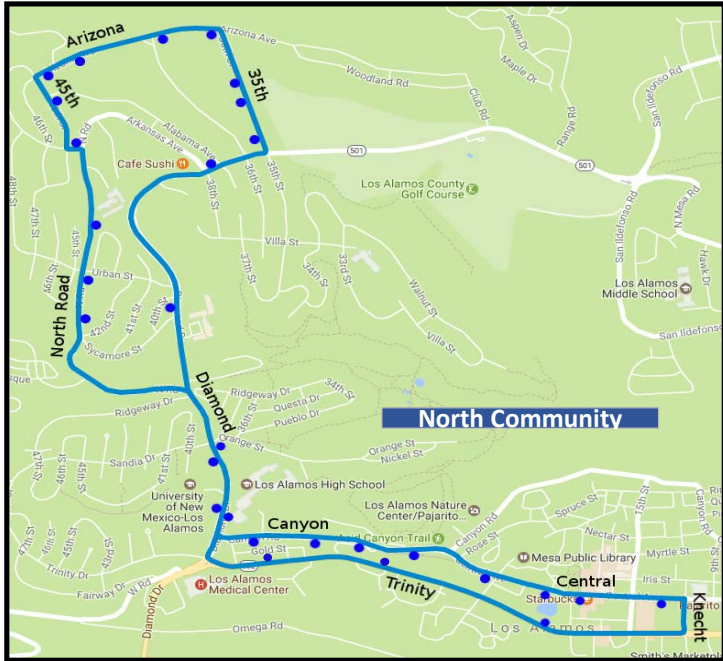

# 2018 Friday Night Concert Bus Service

North Mesa											
Central & Mesa Library	Central & 15th	Trinity & 20th	Diamond & Orange	Villa & 37th	San Ildefonso & Mid School	Stoneview & Big Rock Lp	San Ildefonso & Mid School	Villa & 37th	Diamond & Sandia	Canyon & Gold St	Central & Mesa Library
						6:21 p	6:25 p	6:29 p	6:32 p	6:33 p	6:35 p
						6:51 p	6:55 p	6:59 p	7:02 p	7:03 p	7:05 p
7:00 p	7:01 p	7:03 p	7:05 p	7:08 p	7:12 p	7:16 p	7:20 p	7:24 p	7:27 p	7:28 p	7:30 p
7:30 p	7:31 p	7:33 p	7:35 p	7:38 p	7:42 p	7:46 p	7:50 p	7:54 p	7:57 p	7:58 p	8:00 p
8:00 p	8:01 p	8:03 p	8:05 p	8:08 p	8:12 p	8:16 p	8:20 p	8:24 p	8:27 p	8:28 p	8:30 p
8:30 p	8:31 p	8:33 p	8:35 p	8:38 p	8:42 p	8:46 p	8:50 p	8:54 p	8:57 p	8:58 p	9:00 p
9:00 p	9:01 p	9:03 p	9:05 p	9:08 p	9:12 p	9:16 p	9:20 p	9:24 p	9:27 p	9:28 p	9:30 p
9:30 p	9:31 p	9:33 p	9:35 p	9:38 p	9:42 p	9:46 p	9:50 p	9:54 p	9:57 p	9:58 p	10:00 p
10:05 p	10:06 p	10:08 p	10:10 p	10:13 p	10:17 p	10:21 p	10:25 p	10:29 p	10:32 p	10:33 p	10:35 p

Friday Night Concert service is an extension of our fixed routes. If you would like to arrive at Ashley Pond prior to the times listed above, please see our regular fixed route schedules at [www.AtomicCityTransit.com](http://www.AtomicCityTransit.com)