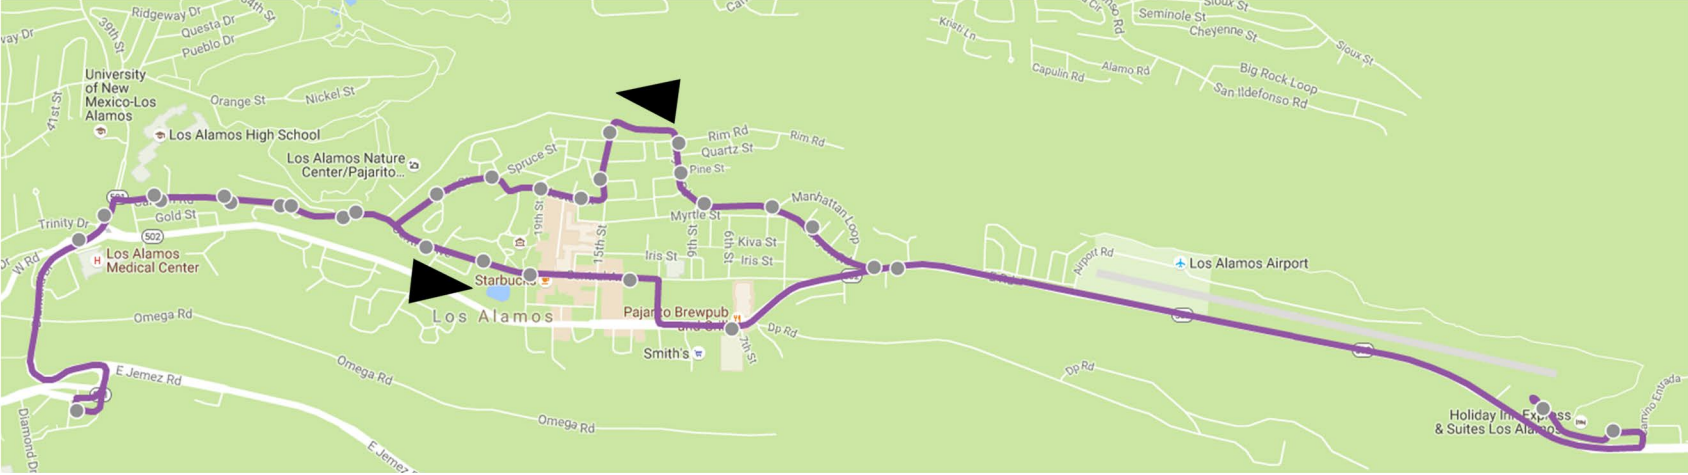

Note: Route 3 interlines with Route 2T at the bottom of each hour, starting at 6:35 AM and ending at 5:35 PM.

Effective August 8, 2016