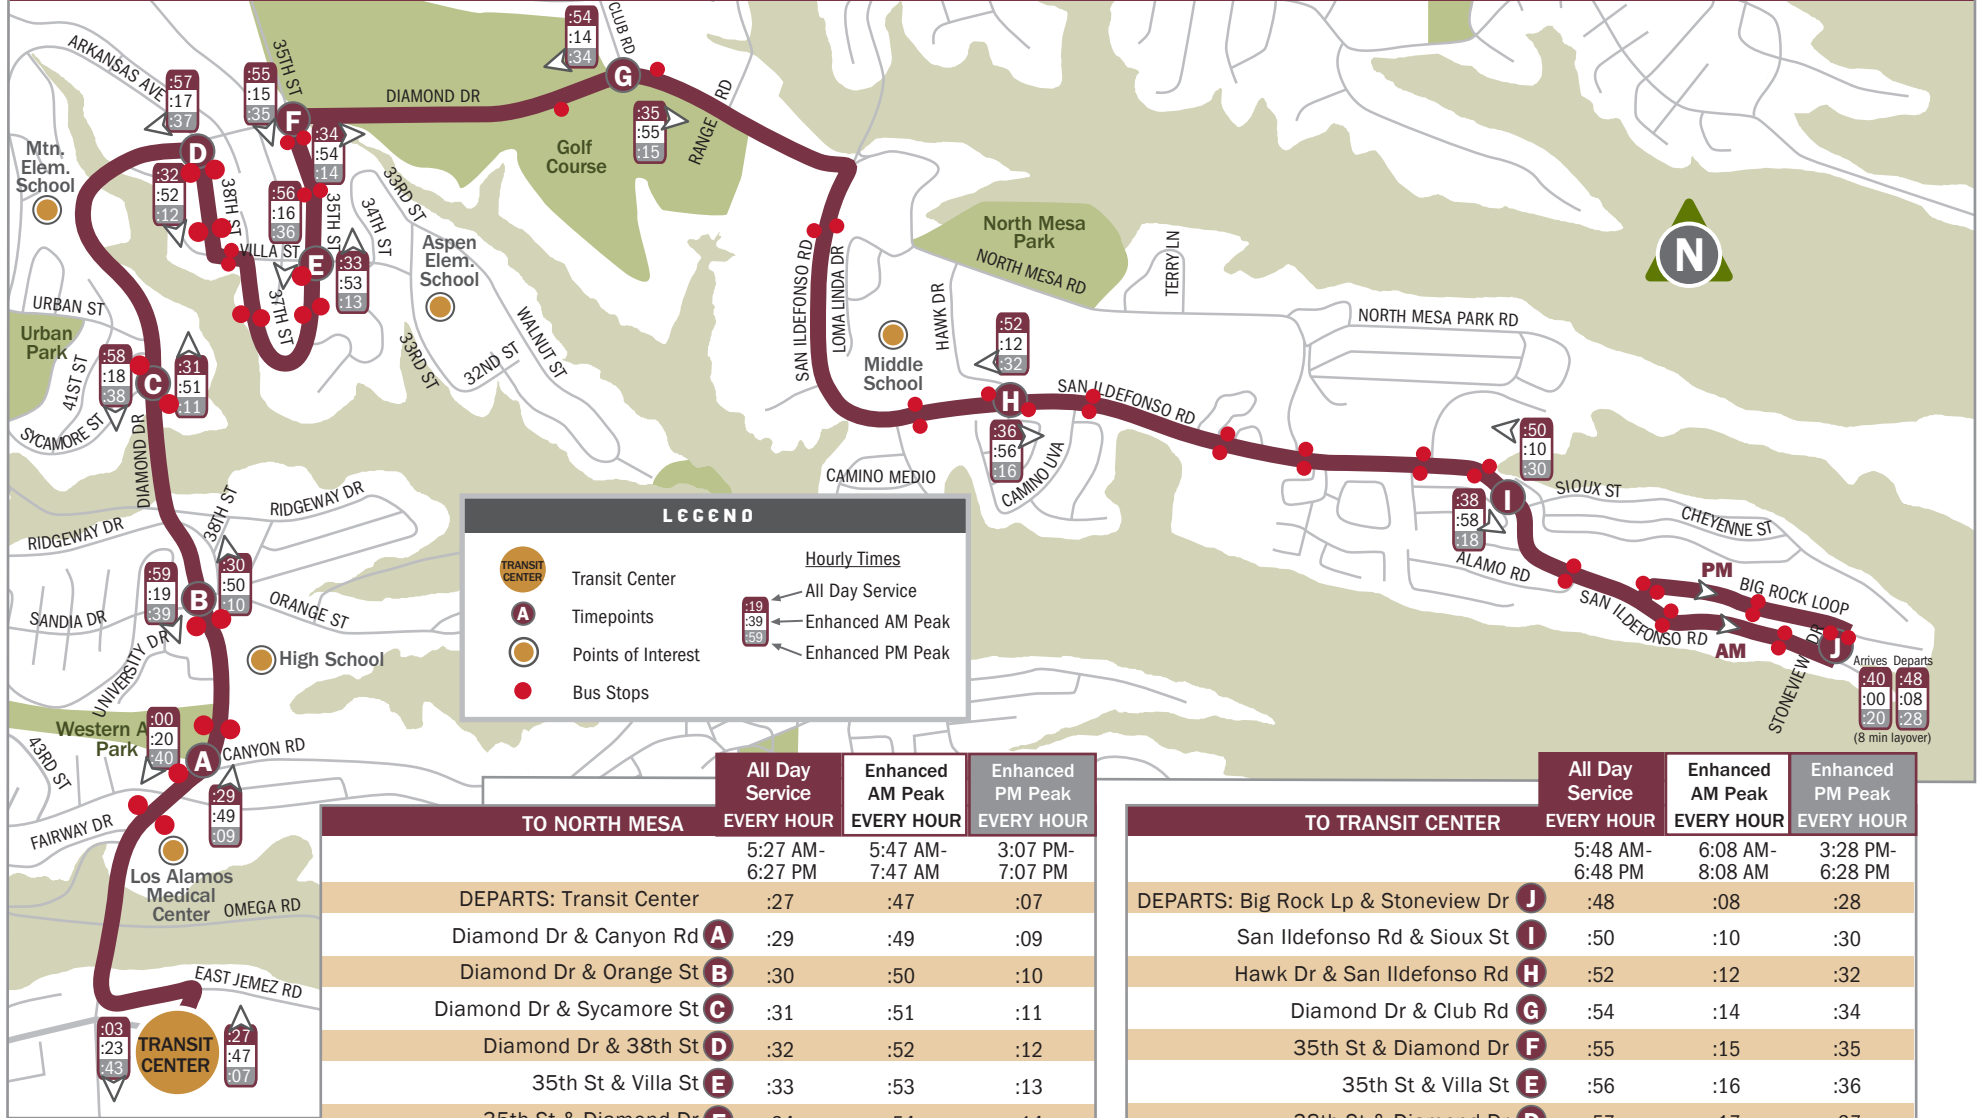

ROUTE 6 – NORTH MESA

LEGEND

- Transit Center
- Timepoints
- Points of Interest
- Bus Stops

Hourly Times

- All Day Service
- Enhanced AM Peak
- Enhanced PM Peak

	All Day Service EVERY HOUR	Enhanced AM Peak EVERY HOUR	Enhanced PM Peak EVERY HOUR
TO NORTH MESA	5:27 AM- 6:27 PM	5:47 AM- 7:47 AM	3:07 PM- 7:07 PM
DEPARTS: Transit Center	:27	:47	:07
Diamond Dr & Canyon Rd A	:29	:49	:09
Diamond Dr & Orange St B	:30	:50	:10
Diamond Dr & Sycamore St C	:31	:51	:11
Diamond Dr & 38th St D	:32	:52	:12
35th St & Villa St E	:33	:53	:13
35th St & Diamond Dr F	:34	:54	:14
Diamond Dr & Club Rd G	:35	:55	:15
Hawk Dr & San Ildefonso Rd H	:36	:56	:16
San Ildefonso Rd & Sioux St I	:38	:58	:18
ARRIVES: Big Rock Lp & Stoneview Dr J	:40	:00	:20

	All Day Service EVERY HOUR	Enhanced AM Peak EVERY HOUR	Enhanced PM Peak EVERY HOUR
TO TRANSIT CENTER	5:48 AM- 6:48 PM	6:08 AM- 8:08 AM	3:28 PM- 6:28 PM
DEPARTS: Big Rock Lp & Stoneview Dr J	:48	:08	:28
San Ildefonso Rd & Sioux St I	:50	:10	:30
Hawk Dr & San Ildefonso Rd H	:52	:12	:32
Diamond Dr & Club Rd G	:54	:14	:34
35th St & Diamond Dr F	:55	:15	:35
35th St & Villa St E	:56	:16	:36
38th St & Diamond Dr D	:57	:17	:37
Diamond Dr & Sycamore St C	:58	:18	:38
Diamond Dr & Sandia Dr B	:59	:19	:39
Diamond Dr & Canyon Rd A	:00	:20	:40
ARRIVES: Transit Center	:03	:23	:43
Bus continues to White Rock (Route 5)	:07	:27	:47

North Mesa and White Rock routes are connected so you can stay on the bus and travel from North Mesa to White Rock.